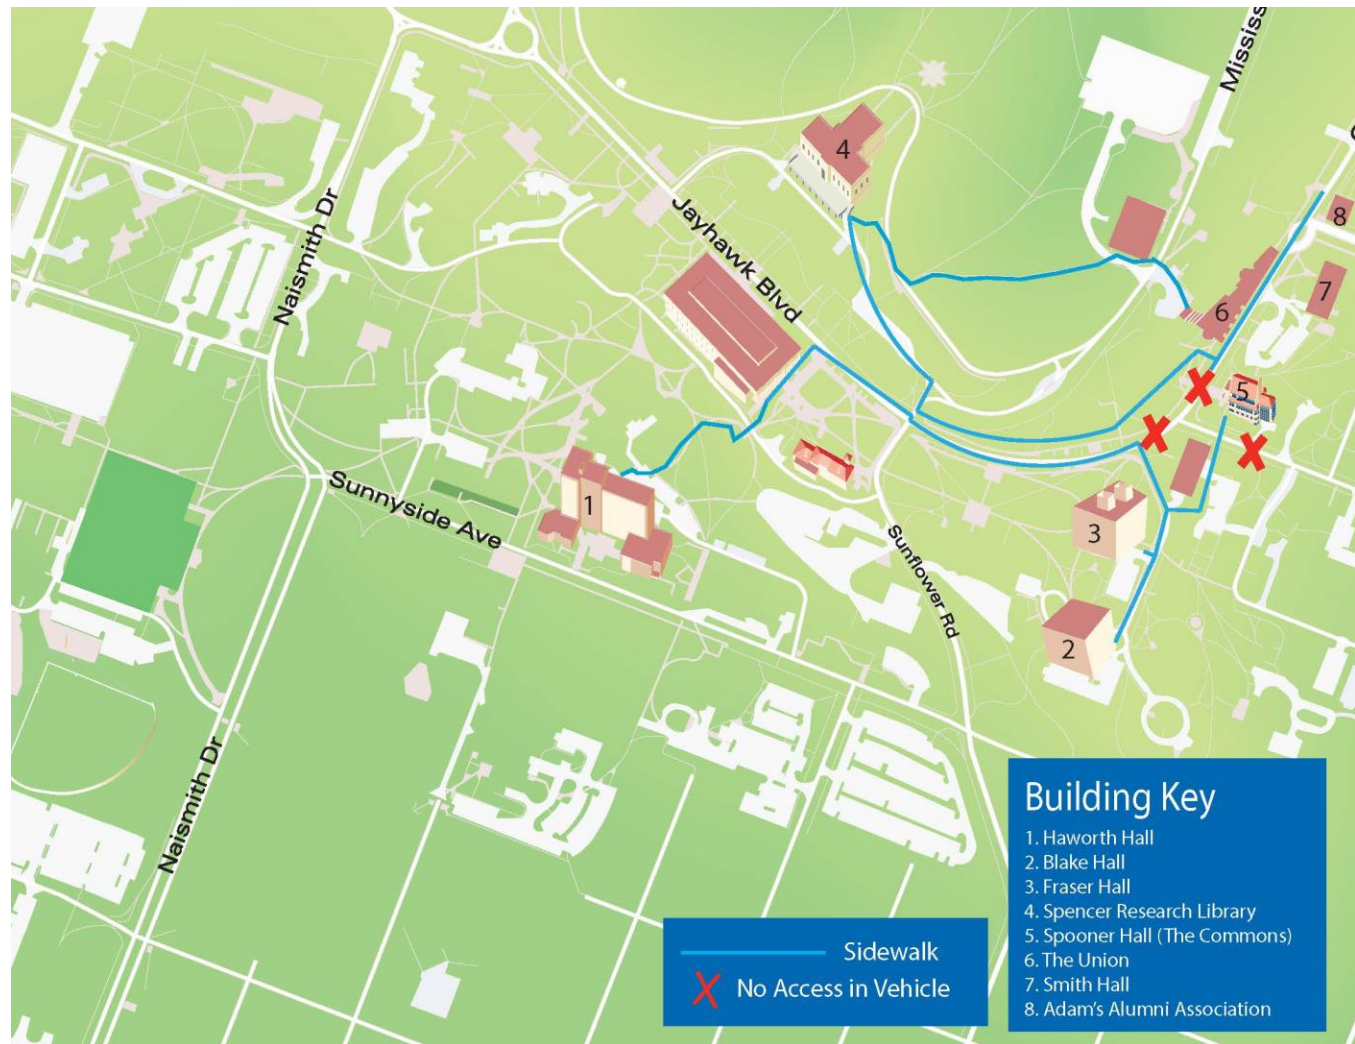

CAMPUS NAVIGATION